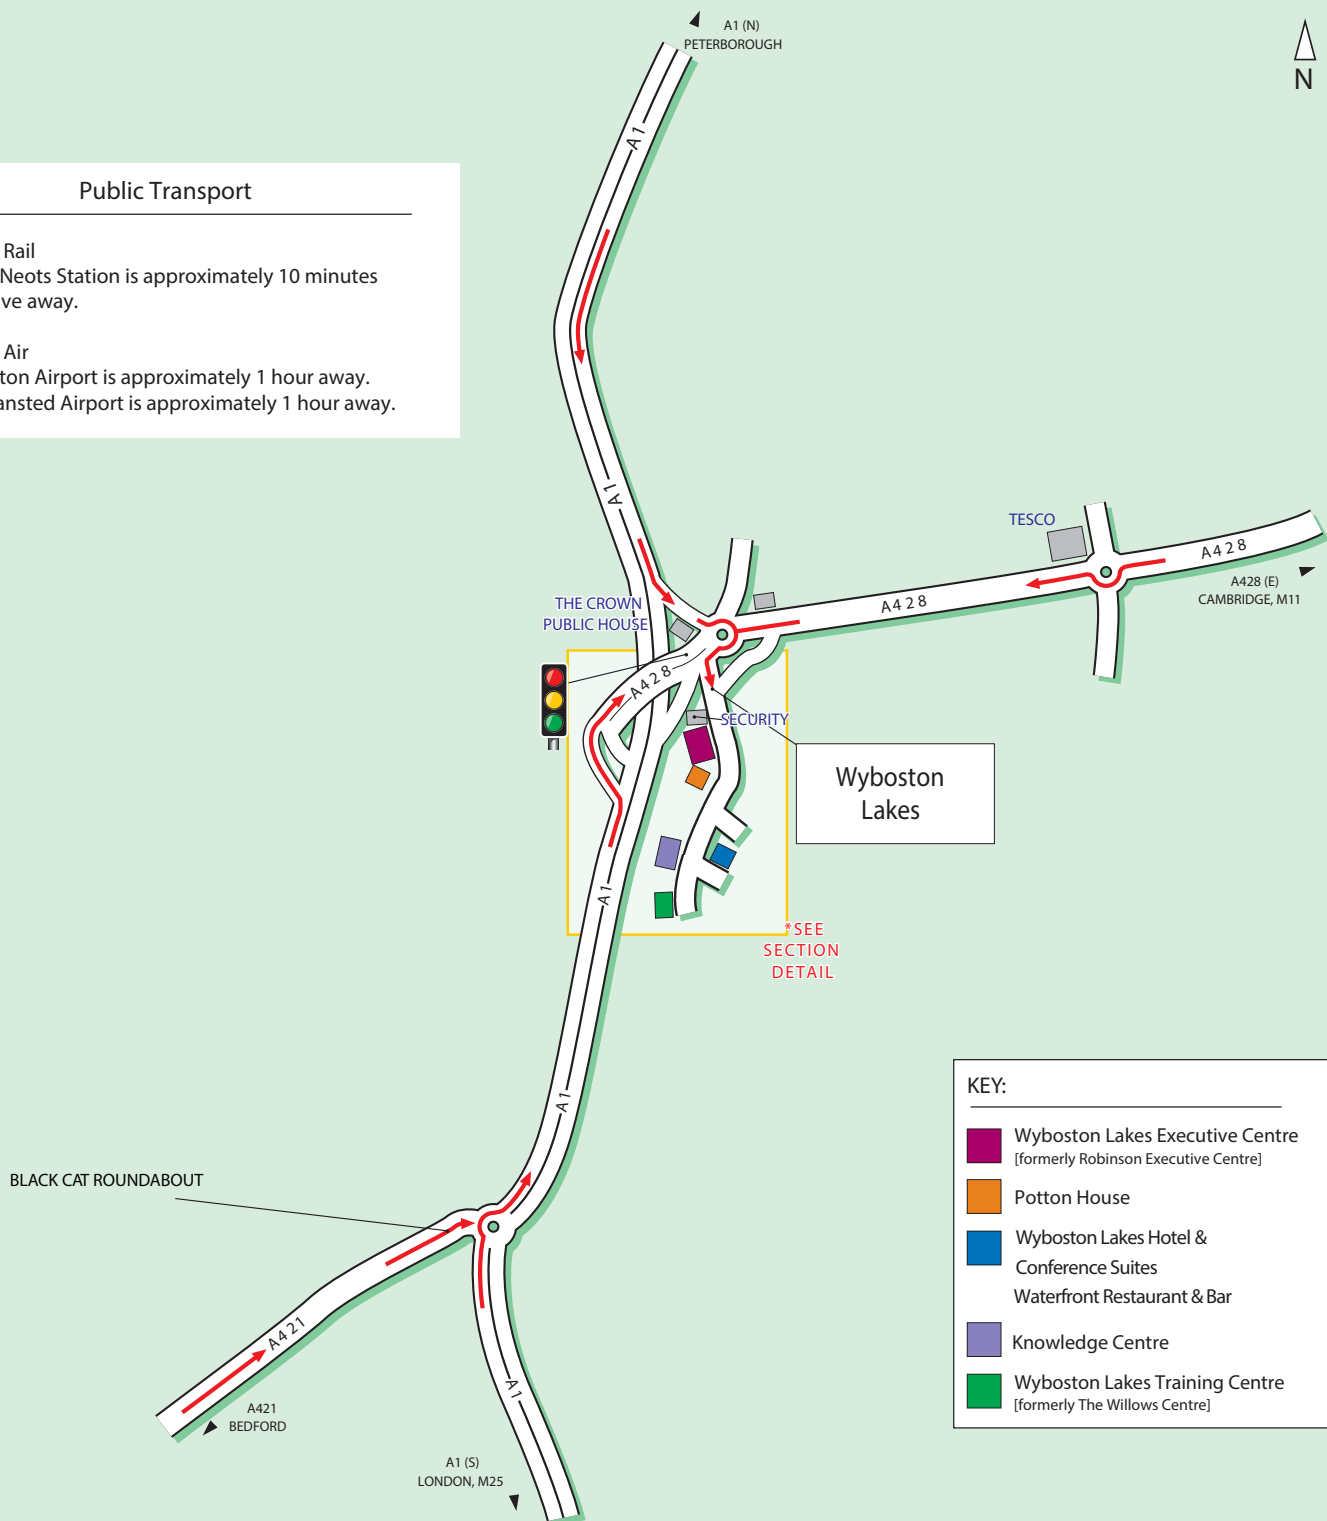

WYBOSTON LAKES RESORT

Wyboston Lakes
Great North Road, Wyboston
Bedfordshire MK44 3AL
Tel: 0333 7007 666

email: sales@wybostonlakes.co.uk
www.wybostonlakes.co.uk

SECTION DETAIL

Public Transport

 **By Rail**
St Neots Station is approximately 10 minutes drive away.

 **By Air**
Luton Airport is approximately 1 hour away.
Stansted Airport is approximately 1 hour away.

KEY:

-  Wyboston Lakes Executive Centre [formerly Robinson Executive Centre]
-  Potton House
-  Wyboston Lakes Hotel & Conference Suites
Waterfront Restaurant & Bar
-  Knowledge Centre
-  Wyboston Lakes Training Centre [formerly The Willows Centre]