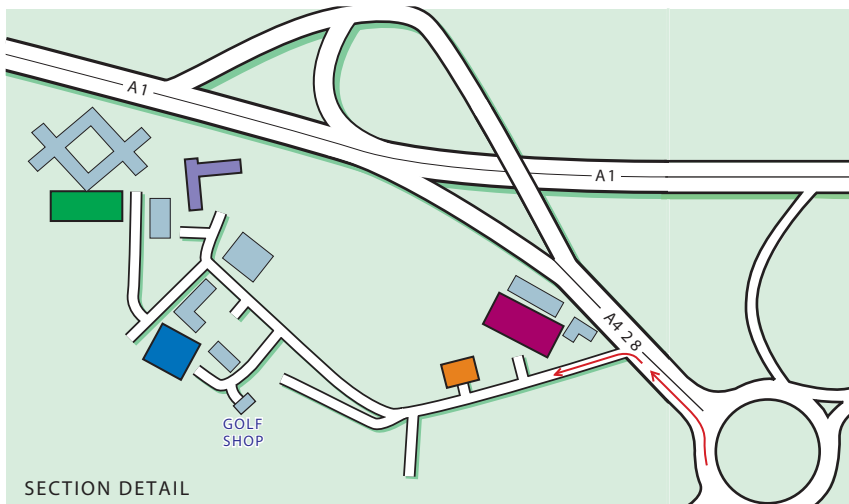

WYBOSTON LAKES RESORT

Wyboston Lakes
Great North Road, Wyboston
Bedfordshire MK44 3AL
Tel: 0333 7007 666

email: sales@wybostonlakes.co.uk
www.wybostonlakes.co.uk

SECTION DETAIL

Public Transport

 **By Rail**
St Neots Station is approximately 10 minutes drive away.

 **By Air**
Luton Airport is approximately 1 hour away.
Stansted Airport is approximately 1 hour away.

KEY:

-  Wyboston Lakes Executive Centre [formerly Robinson Executive Centre]
-  Potton House
-  Wyboston Lakes Hotel & Conference Suites
Waterfront Restaurant & Bar
-  Knowledge Centre
-  Wyboston Lakes Training Centre [formerly The Willows Centre]