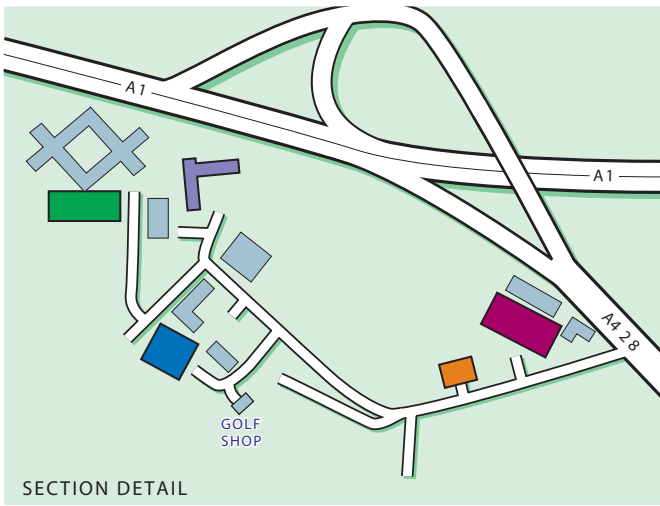

WYBOSTON LAKES R E S O R T

Wyboston Lakes Resort
Great North Road, Wyboston
Bedfordshire MK44 3AL
Tel: 0333 7007 666

email: sales@wybostonlakes.co.uk
www.wybostonlakes.co.uk

Public Transport

By Rail
St Neots Station is approximately 10 minutes drive away.

By Air
Luton Airport is approximately 1 hour away.
Stansted Airport is approximately 1 hour away.