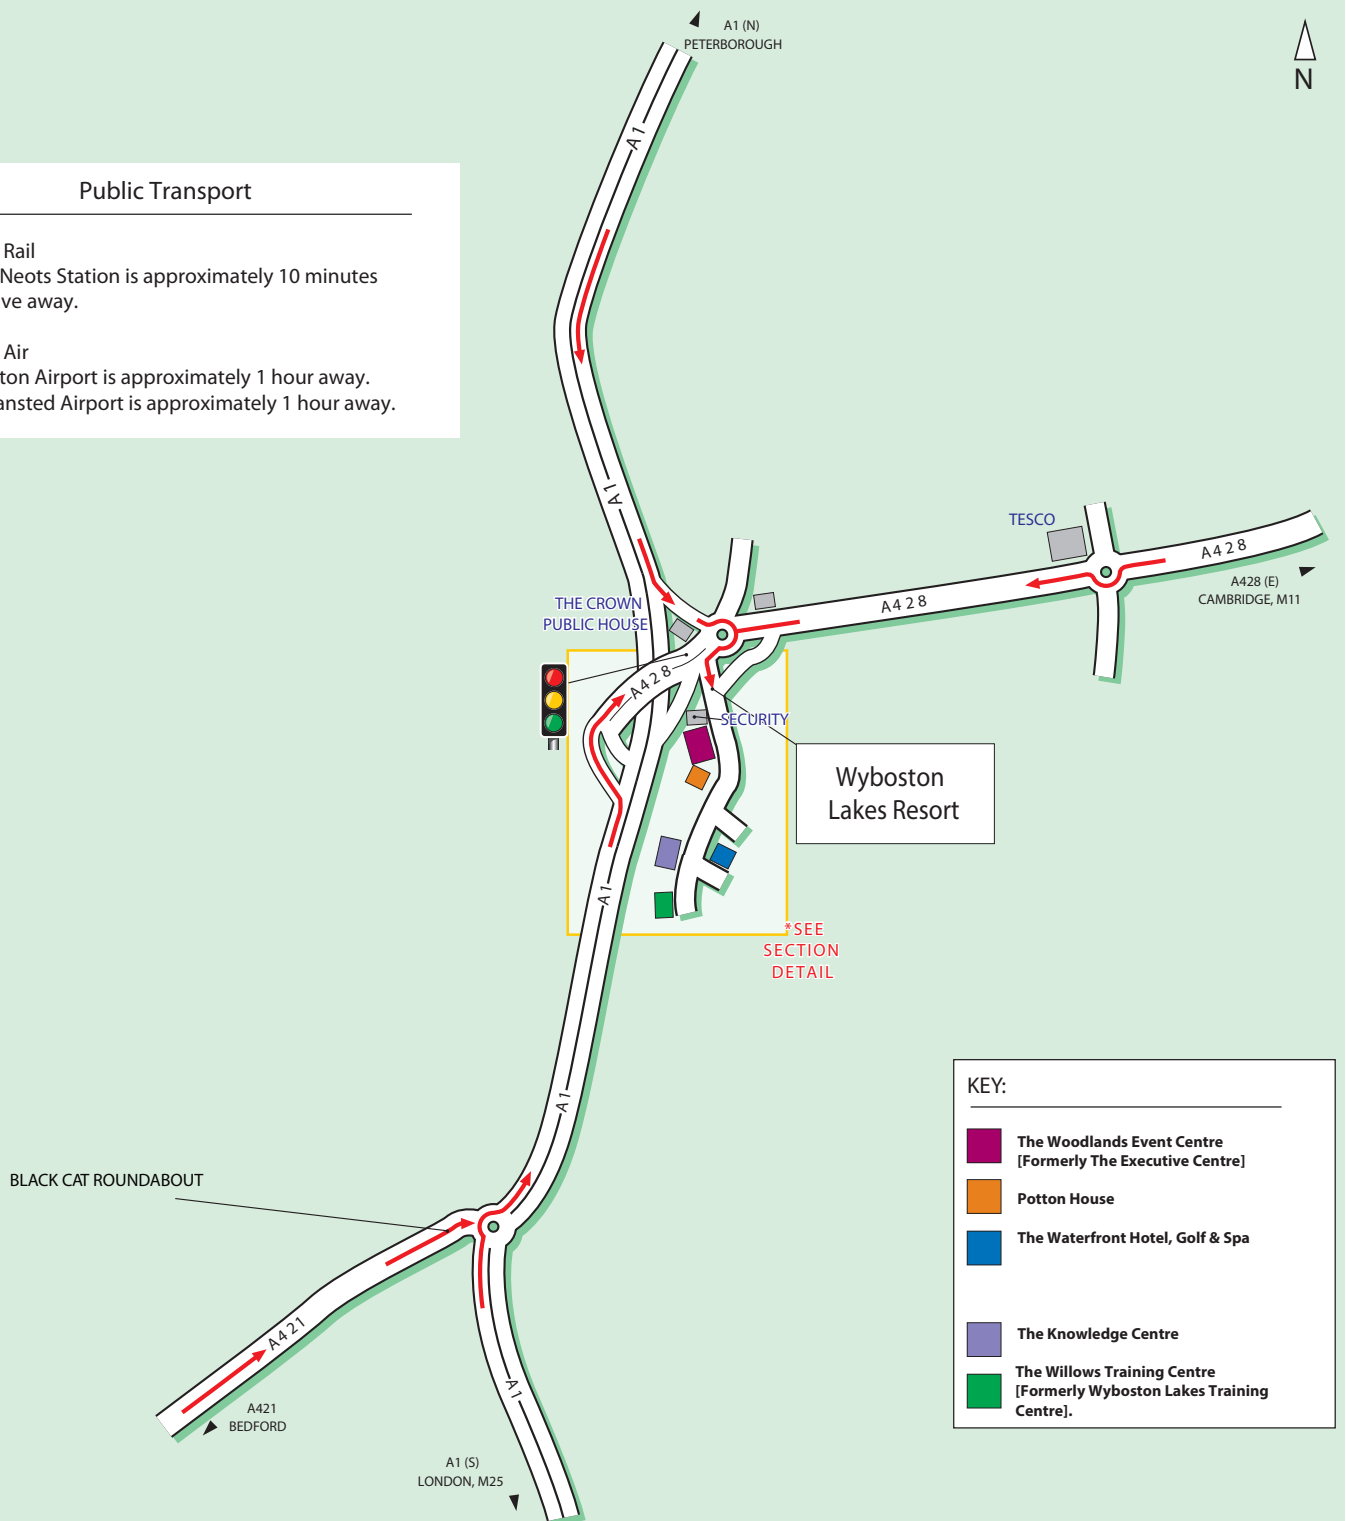

 **By Rail**
St Neots Station is approximately 10 minutes drive away.

 **By Air**
Luton Airport is approximately 1 hour away.
Stansted Airport is approximately 1 hour away.

KEY:

-  The Woodlands Event Centre [Formerly The Executive Centre]
-  Potton House
-  The Waterfront Hotel, Golf & Spa
-  The Knowledge Centre
-  The Willows Training Centre [Formerly Wyboston Lakes Training Centre].