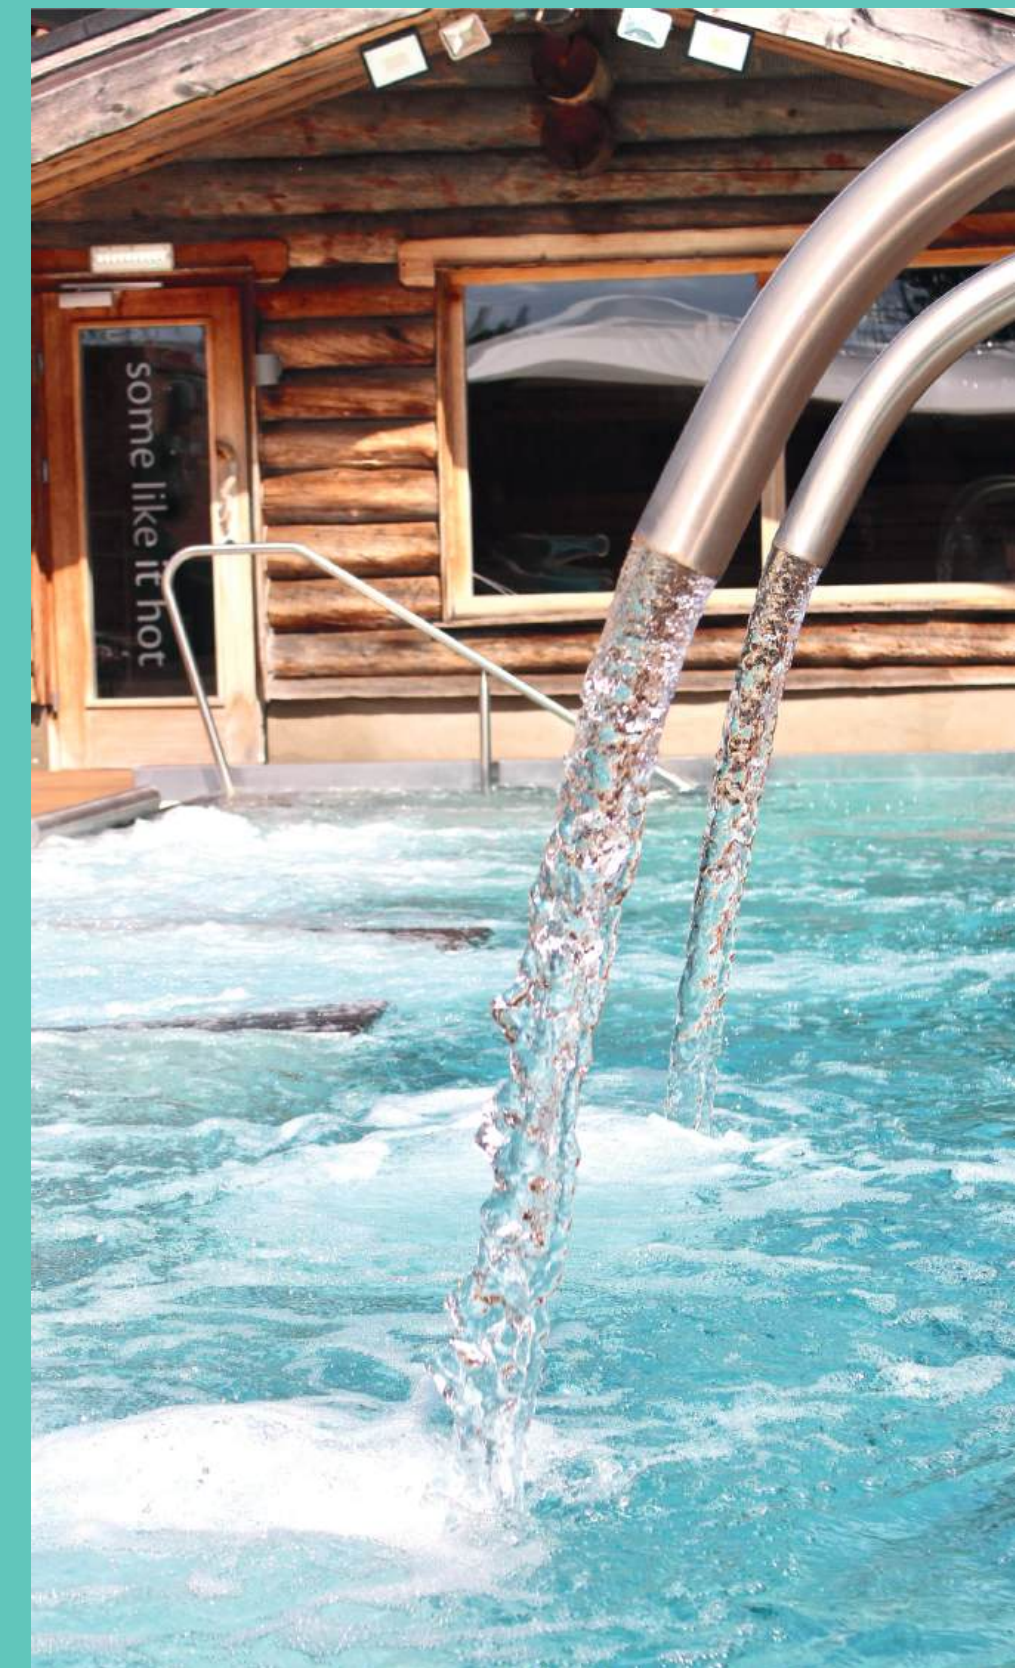

explore Wyboston Lakes Resort...

During your time with us you can take full advantage of a range of facilities, the gym and health club are included within the price of your event whilst various extras are available upon request.

Pinseekers Driving Range

A 13 bay range with Trackman technology featured in every bay.

Y Spa

Award winning spa with a variety of thermal facilities including saunas, steam rooms and hydrotherapy pool.

Golf Course

Our 18-hole parkland golf course is literally on your door step.