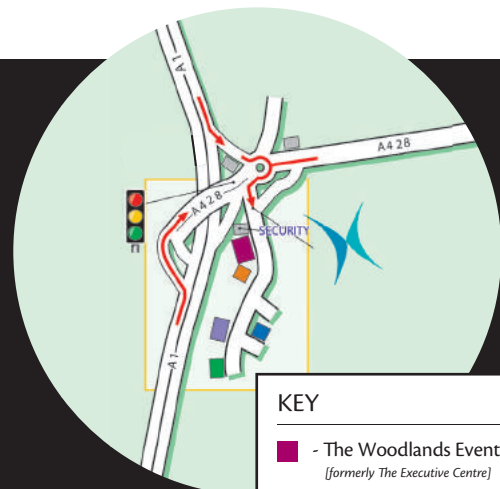

KEY

- The Woodlands Event Centre (formerly The Executive Centre)
- Potton House
- The Waterfront Hotel, Spa & Golf
- The Waterfront Restaurant & Bar
- Knowledge Centre
- The Willows Training Centre (formerly The Training Centre)