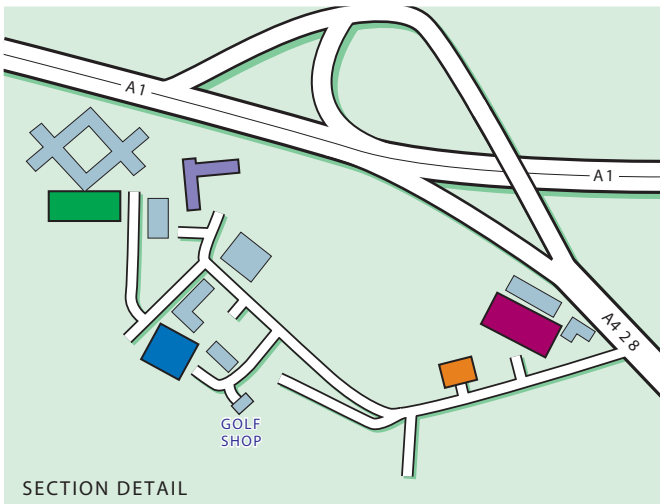

WYBOSTON LAKES

Wyboston Lakes
Great North Road, Wyboston
Bedfordshire MK44 3AL

Tel: 0333 7007 666

email: sales@wybostonlakes.co.uk

www.wybostonlakes.co.uk

SECTION DETAIL

Public Transport

 **By Rail**
St Neots Station is approximately 10 minutes drive away.

 **By Air**
Luton Airport is approximately 1 hour away.
Stansted Airport is approximately 1 hour away.

KEY:

-  Wyboston Lakes Executive Centre [formerly Robinson Executive Centre]
-  Potton House
-  Wyboston Lakes Hotel & Conference Suites
Waterfront Restaurant & Bar
-  Knowledge Centre
-  Wyboston Lakes Training Centre [formerly The Willows Centre]