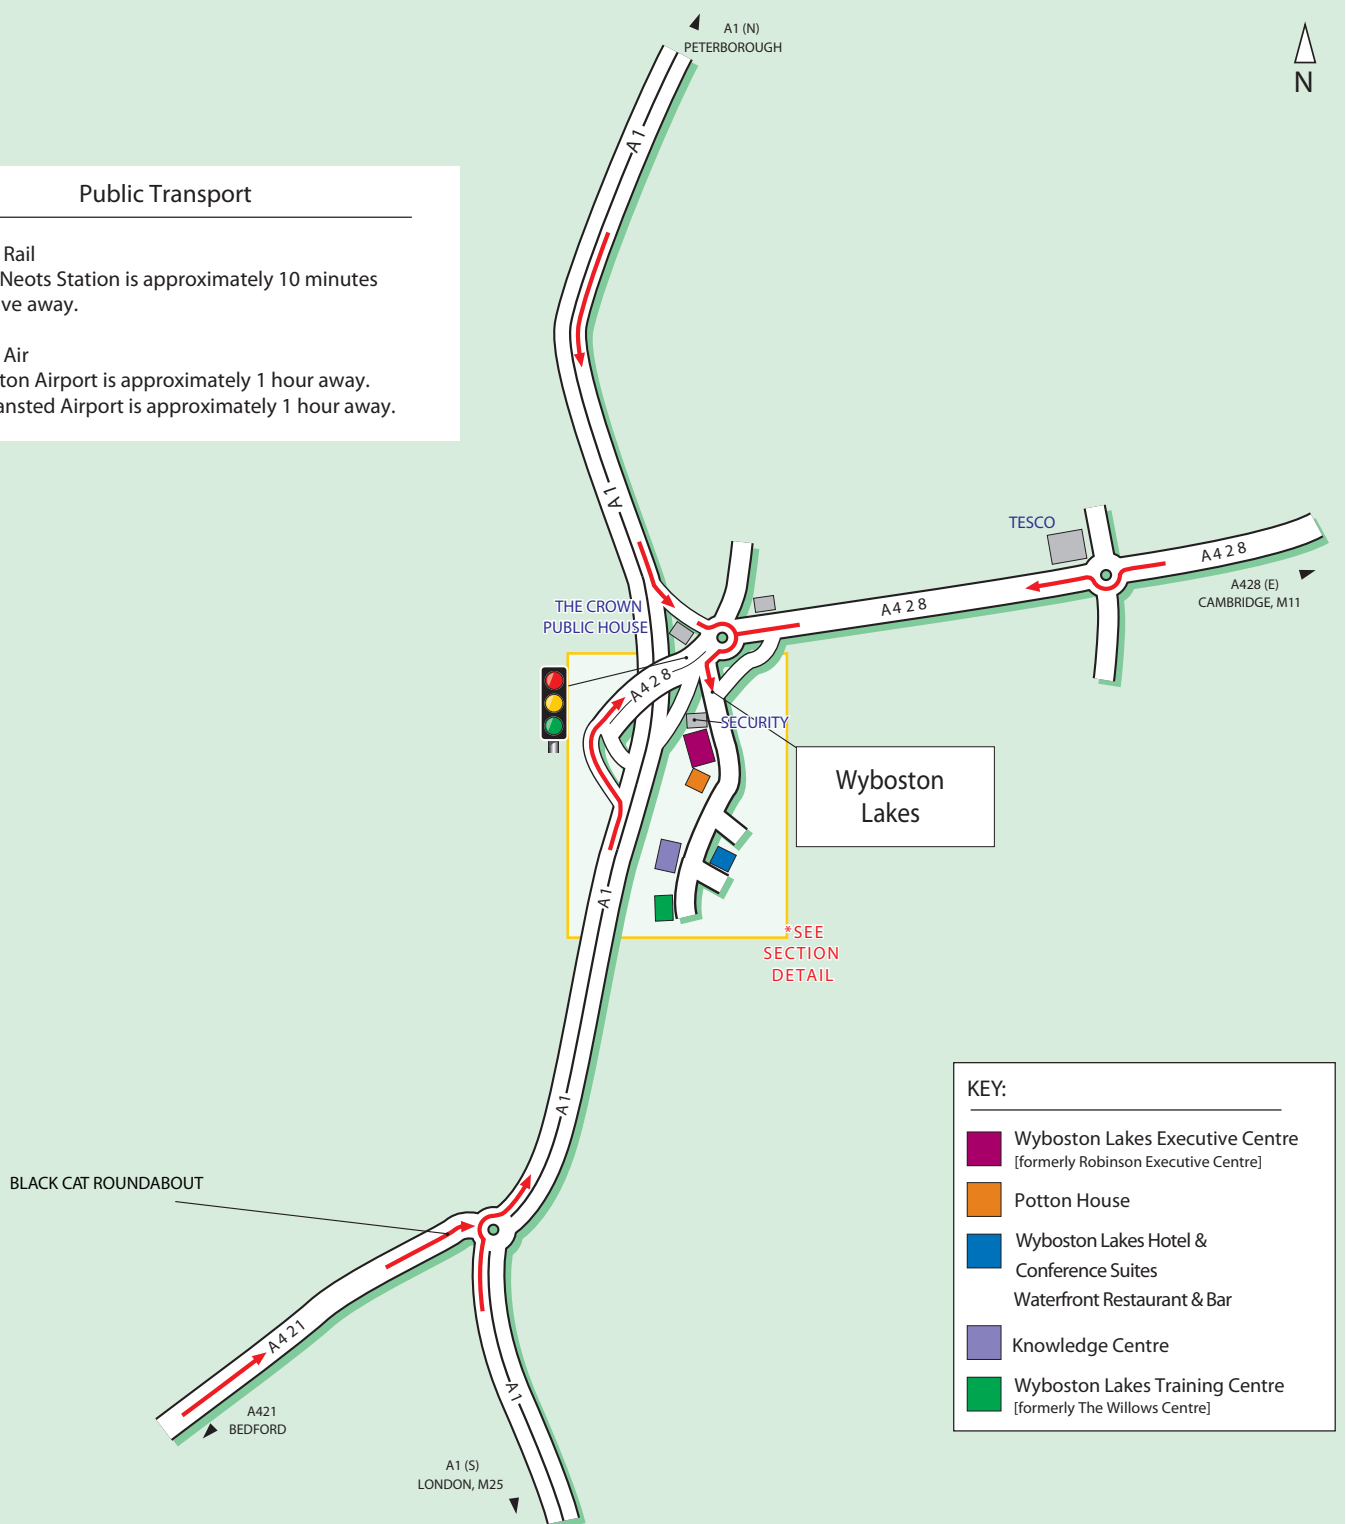

WYBOSTON LAKES

Wyboston Lakes
Great North Road, Wyboston
Bedfordshire MK44 3AL

Tel: 0333 7007 666

email: sales@wybostonlakes.co.uk

www.wybostonlakes.co.uk

SECTION DETAIL

Public Transport

 **By Rail**
St Neots Station is approximately 10 minutes drive away.

 **By Air**
Luton Airport is approximately 1 hour away.
Stansted Airport is approximately 1 hour away.

KEY:

-  Wyboston Lakes Executive Centre [formerly Robinson Executive Centre]
-  Potton House
-  Wyboston Lakes Hotel & Conference Suites
Waterfront Restaurant & Bar
-  Knowledge Centre
-  Wyboston Lakes Training Centre [formerly The Willows Centre]