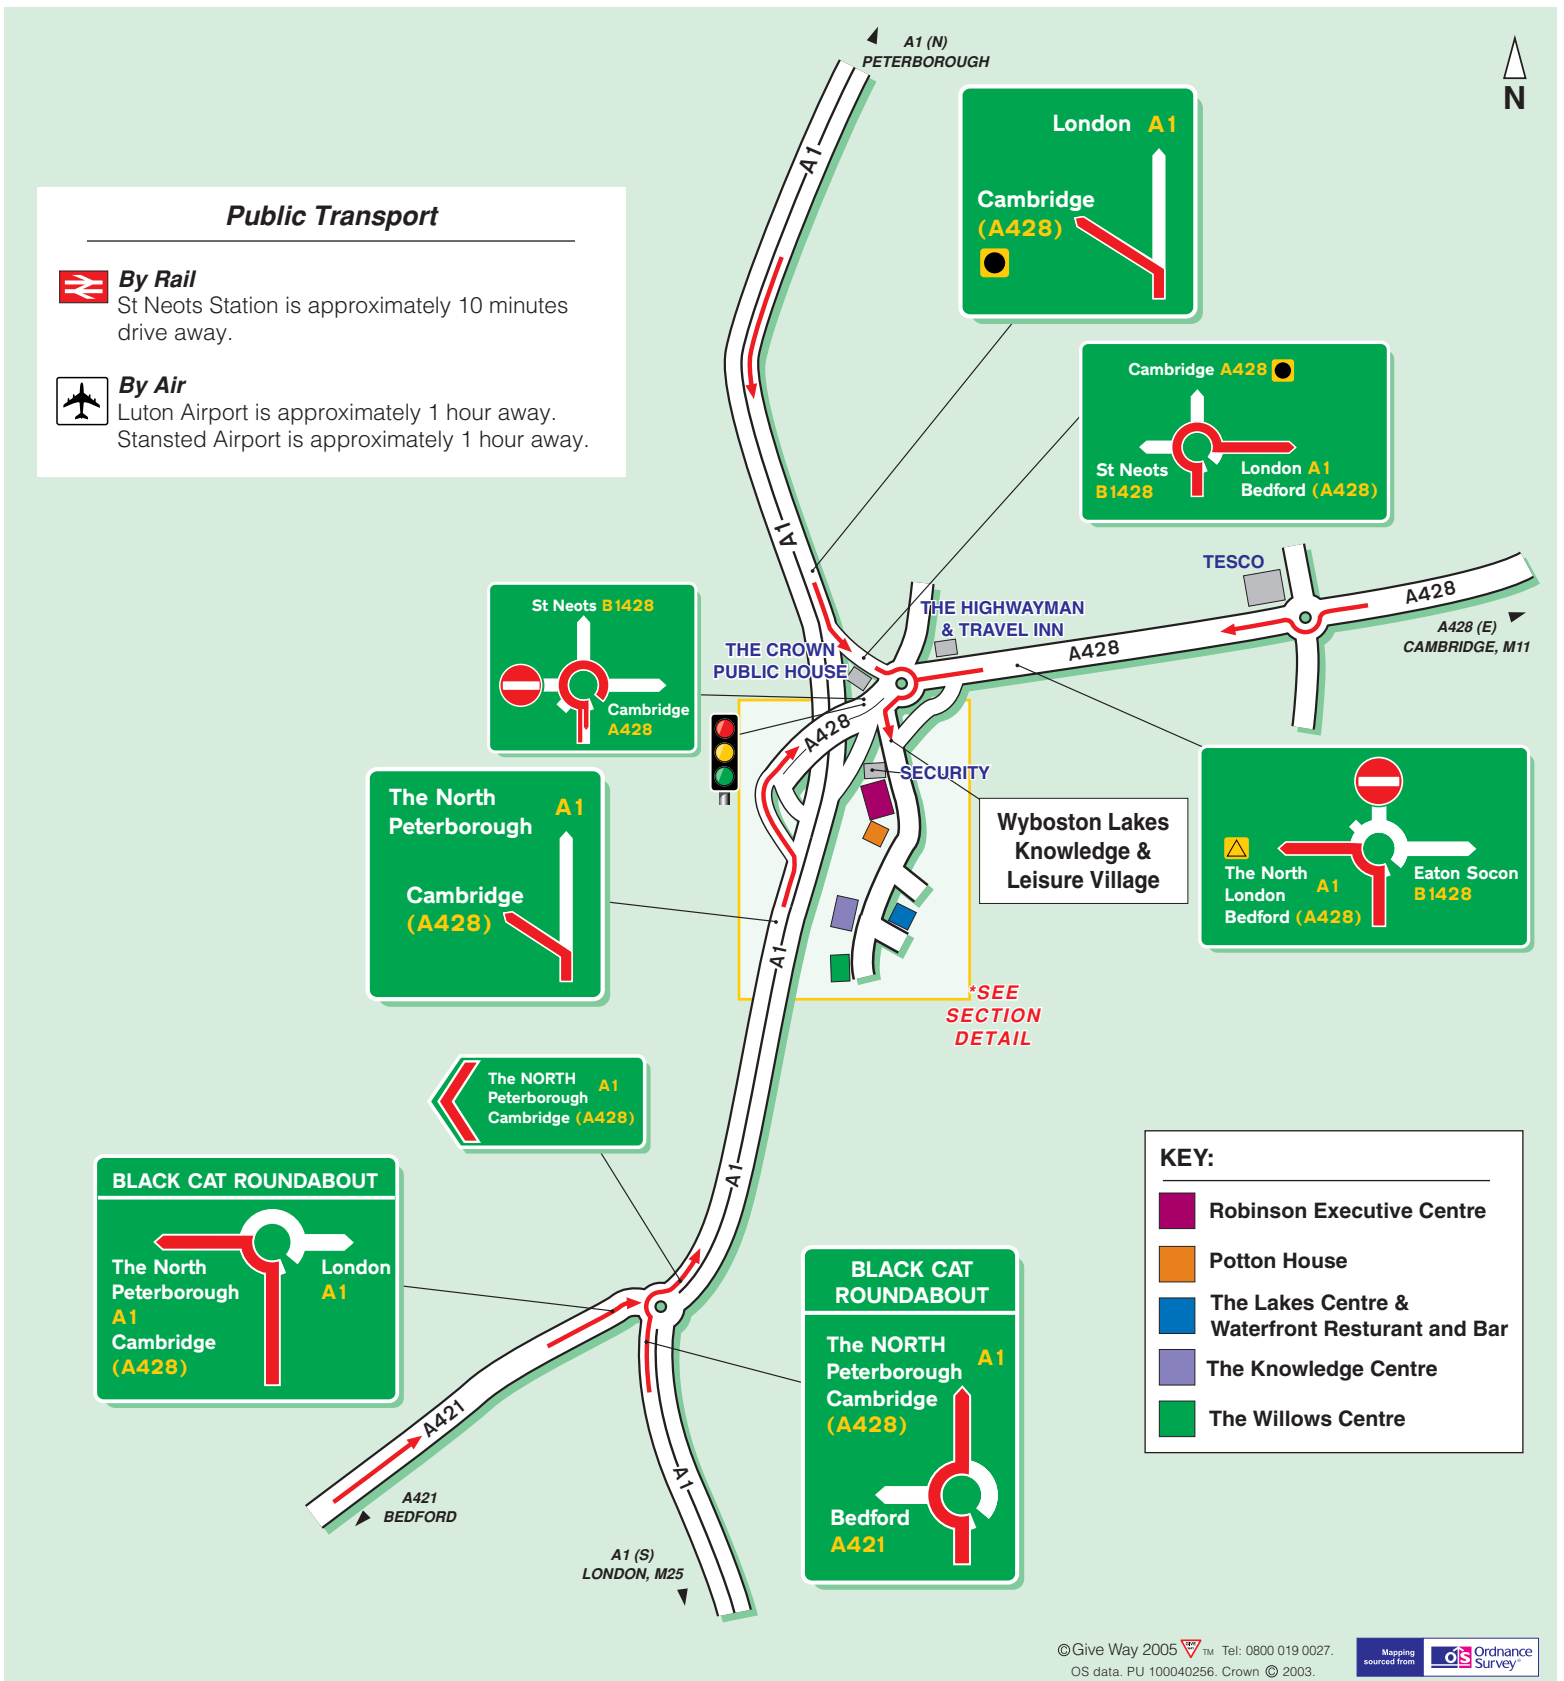

By Rail

St Neots Station is approximately 10 minutes drive away.

By Air

Luton Airport is approximately 1 hour away.
Stansted Airport is approximately 1 hour away.

London A1
Cambridge (A428)

Cambridge A428
St Neots B1428 London A1 Bedford (A428)

St Neots B1428
Cambridge A428

The North Peterborough A1
Cambridge (A428)

The North London A1 Eaton Socon B1428 Bedford (A428)

The NORTH Peterborough A1
Cambridge (A428)

BLACK CAT ROUNDABOUT
The North Peterborough A1 London A1 Cambridge (A428)

BLACK CAT ROUNDABOUT
The NORTH Peterborough A1 Cambridge (A428) Bedford A421

KEY:

- Robinson Executive Centre
- Potton House
- The Lakes Centre & Waterfront Restaurant and Bar
- The Knowledge Centre
- The Willows Centre