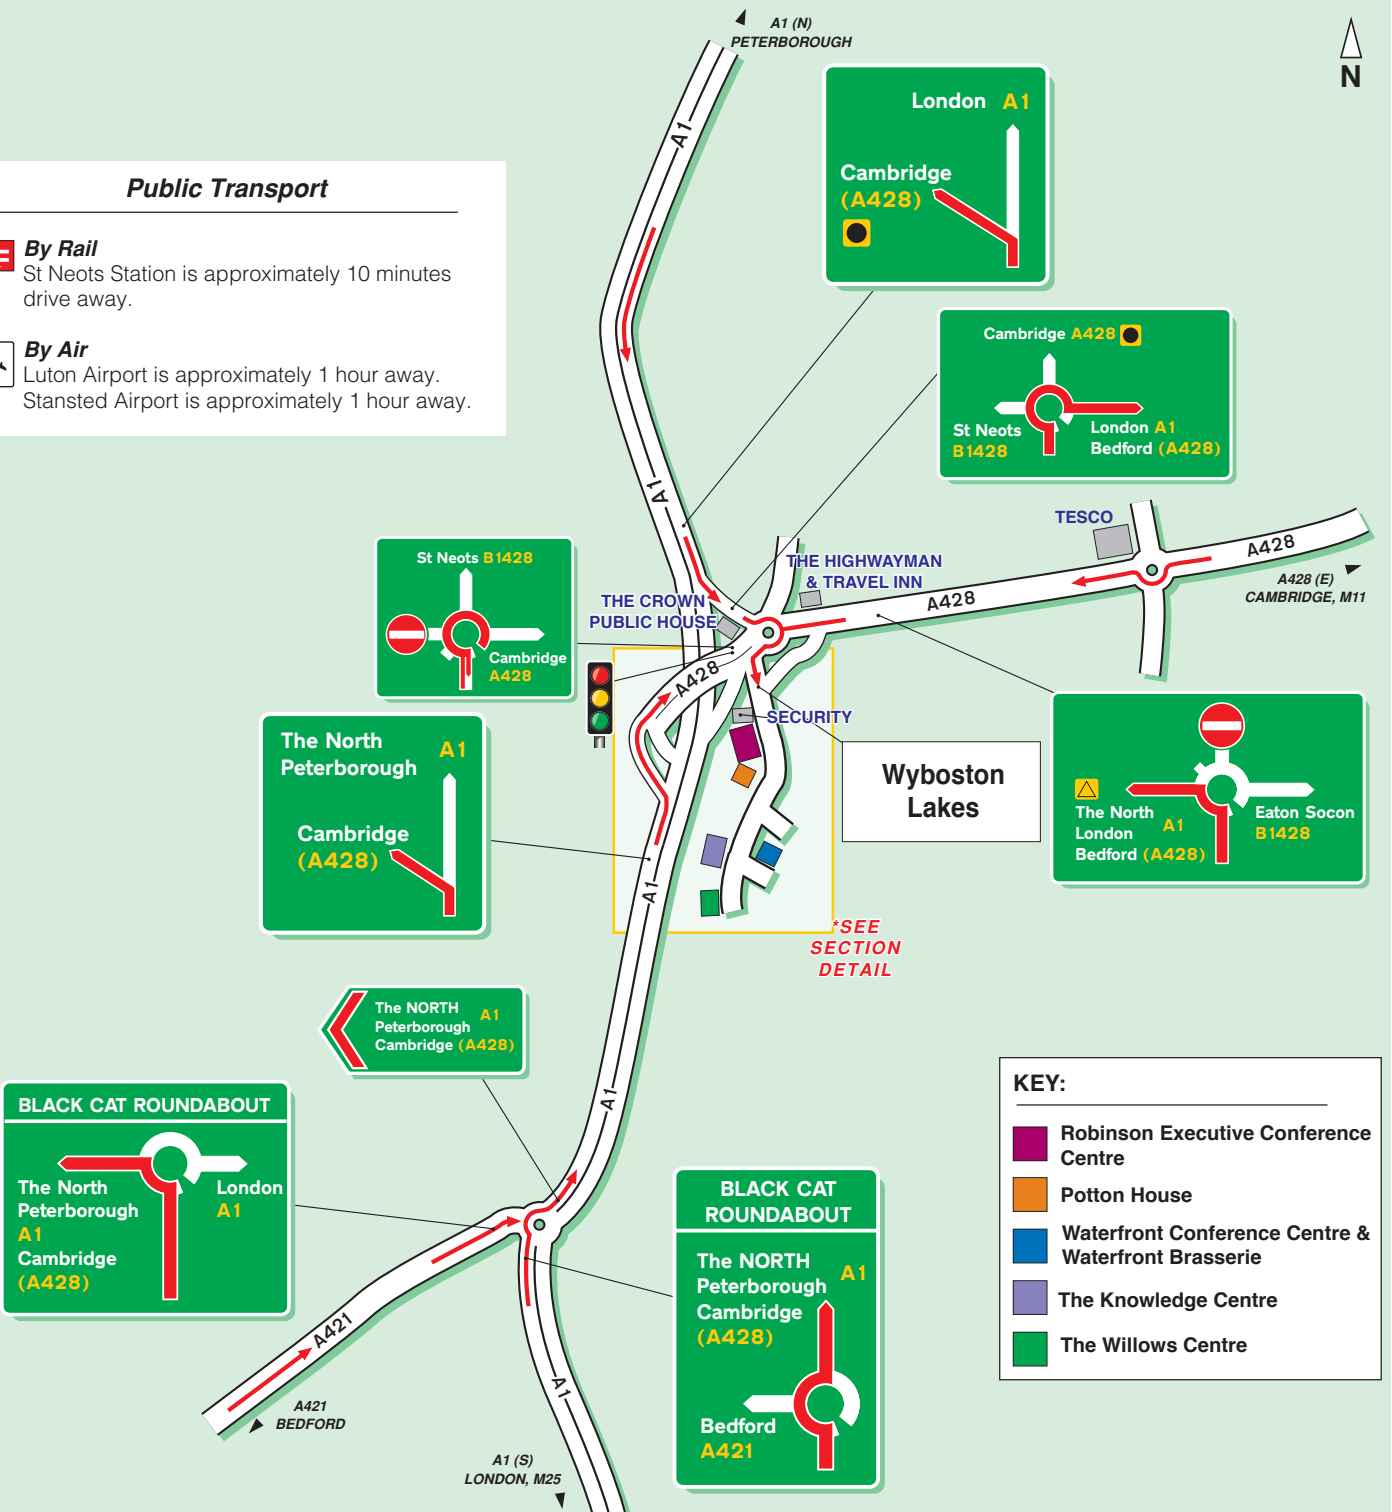

### Public Transport

#### By Rail

St Neots Station is approximately 10 minutes drive away.

#### By Air

Luton Airport is approximately 1 hour away.  
Stansted Airport is approximately 1 hour away.

### KEY:

- Robinson Executive Conference Centre
- Potton House
- Waterfront Conference Centre & Waterfront Brasserie
- The Knowledge Centre
- The Willows Centre