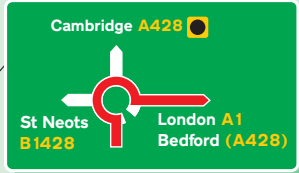

By Air

Luton Airport is approximately 1 hour away.
Stansted Airport is approximately 1 hour away.

KEY:

- Robinson Executive Conference Centre
- Potton House
- Waterfront Conference Centre & Waterfront Brasserie
- The Knowledge Centre
- The Willows Centre